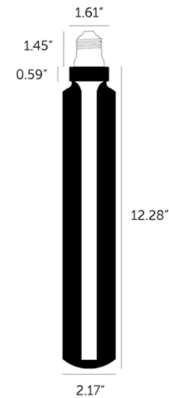

By Buster + Punch

Description

Buster Tube Bulb is a tube shaped LED light bulb, available in a crystal resin finish. 2 watt, 120 volt. Not dimmable.

Specifications

COLOR Crystal
BODY FINISH N/A
WATTAGE 2W
DIMMER Not Dimmable
DIMENSIONS 2.2"W x 13.8"H
BULB 1 x Edison Tube/Medium (E26)/2W/120V LED

Technical Information

LAMP LIFE 30000 hours
COLOR RENDERING 80 CRI
LAMP COLOR 2700K
LUMENS/WATT 62.50
LUMINOUS FLUX 125 lumens

Shown in crystal

CLICK TO VIEW PRODUCT

Notes: