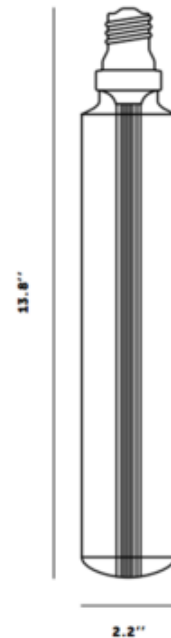

BRAND

Buster + Punch

DESCRIPTION

Buster Tube Bulb is a tube shaped LED light bulb, available in a crystal resin finish. 2 watt, 120 volt. Not dimmable.

Shown in: Crystal

SHADE COLOR	Crystal
BODY FINISH	N/A
WATTAGE	2W
DIMMER	Not Dimmable
DIMENSIONS	2.2"W x 13.8"H
LAMP	1 x LED/Medium (E26)/2W/120V LED

Technical Information

LUMINOUS FLUX	125 lumens
LUMENS/WATT	62.50
LAMP COLOR	2700 K
COLOR RENDERING	80 CRI

ITEM NUMBER BPU660782

COMPANY	PROJECT	FIXTURE TYPE	APPROVED BY	DATE