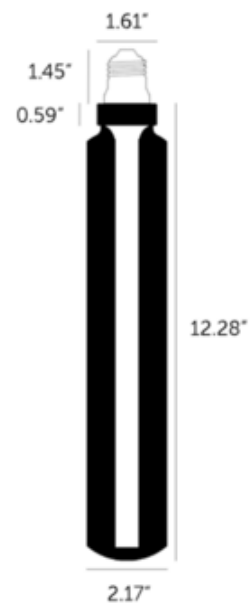

BRAND

Buster + Punch

DESCRIPTION

Buster Tube Bulb is a tube shaped LED light bulb, available in a crystal resin finish. 2 watt, 120 volt. Not dimmable.

Shown in: Crystal

SHADE COLOR	Crystal
BODY FINISH	N/A
WATTAGE	2W
DIMMER	Not Dimmable
DIMENSIONS	2.2"W x 13.8"H
LAMP	1 x Edison Tube/Medium (E26)/2W/120V LED

Technical Information

LUMINOUS FLUX	125 lumens
LUMENS/WATT	62.50
LAMP COLOR	2700K
COLOR RENDERING	80 CRI

SPEC # BPU660782

COMPANY	PROJECT	FIXTURE TYPE	APPROVED BY	DATE