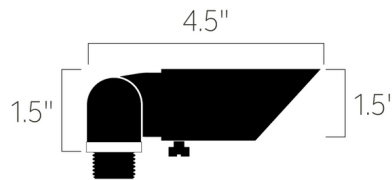

Shown in centennial brass

Specifications

COLOR	N/A
BODY FINISH	Centennial Brass
WATTAGE	2W
DIMMER	Not Dimmable
DIMENSIONS	1.5"W x 1.5"H x 4.5"D
BULB NOT INCLUDED	1 x MR8/G4 (bipin)/2W/12V LED

CLICK TO VIEW PRODUCT