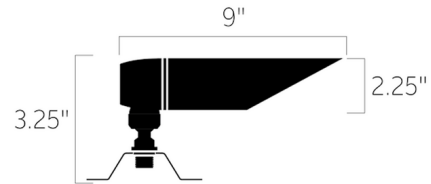

Description

Landscape 12V MR16 Downlight with Long Cowl in Centennial Brass finish. Includes surface mounting bracket (15516) and locknut, 30 inch of usable #18-2, SPT-1W leads, and gel-filled wire nuts. Note: Required power supply sold separately.

Shown in centennial brass

Specifications

COLOR	N/A
BODY FINISH	Centennial Brass
WATTAGE	3W
DIMMER	Dimmable
DIMENSIONS	2.25"W x 9"H x 3.25"D
BULB NOT INCLUDED	1 x MR16/GU5.3 (bipin)/3W/12V LED

CLICK TO VIEW PRODUCT