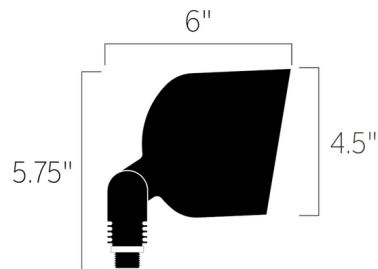

By Kichler

Description

12 Volt PAR36 Accent Light in Centennial Brass finish. One 12 volt, PAR36 LED bulb up to 14 watts is required, but not included. Includes 8 inch slotted in ground stake and locknut, 30 inch usable #18-2, SPT-1W leads, and gel filled wire nuts. Note: Required transformer and optional accessories sold separately.

Shown in centennial brass

Specifications

COLOR	N/A
BODY FINISH	Centennial Brass
WATTAGE	15W
DIMMER	Not Dimmable
DIMENSIONS	4.5"W x 5.75"H x 6"D
BULB NOT INCLUDED	1 x PAR36/SCRTEM/15W/12V LED

CLICK TO VIEW PRODUCT