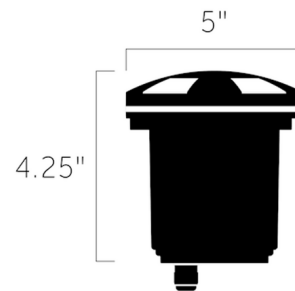

### Specifications

COLOR	N/A
BODY FINISH	Centennial Brass
WATTAGE	7W
DIMMER	Not Dimmable
DIMENSIONS	.5"W x 4.25"H
BULB NOT INCLUDED	1 x MR16/GU5.3 (bipin)/7W/12V LED

CLICK TO VIEW PRODUCT

Notes: