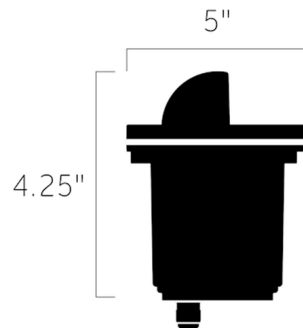

Lightology

lightology.com
866-954-4489
05-21-26

Project: _____

Company: _____

Location: _____ Fixture Type: _____

SPEC #: **KHR661123**

Approved On: _____ Approved By: _____

12V Side Throw In-Ground Light By Kichler

Description

The 12 Volt Side Throw In Ground Light in Centennial Brass finish. One 12 volt, MR16 GU5.3 base LED up to 7 watts is required, but not included. ETL listed. Suitable for wet locations. Required transformer sold separately.

Shown in centennial brass

Specifications

COLOR	N/A
BODY FINISH	Centennial Brass
WATTAGE	7W
DIMMER	Standard 120V
DIMENSIONS	.5"W x 4.25"H
BULB NOT INCLUDED	1 x MR16/GU5.3 (bipin)/7W/12V LED

CLICK TO VIEW PRODUCT