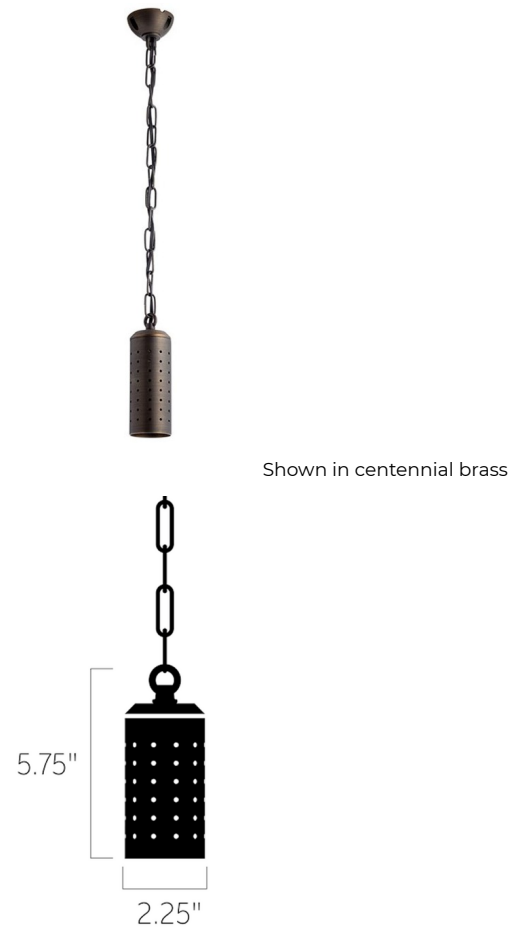

Lightology

lightology.com
866-954-4489
04-25-26

Project: _____

Company: _____

Location: _____ Fixture Type: _____

SPEC #: **KHR661125**

Approved On: _____ Approved By: _____

12V Twinkler Mini Pendant

By Kichler

Description

The 12 Volt Twinkler Outdoor Mini Pendant in Centennial Brass finish. One 12 volt, MR16 GU5.3 base LED bulb up to 7 watts is required, but not included. Includes 72 inch chain length. ETL listed. Suitable for wet locations.

Specifications

COLOR . . . . . N/A
BODY FINISH . . . . . Centennial Brass
WATTAGE 7W
DIMMER . . . . . Not Dimmable
DIMENSIONS . . . . . 2.25"W x 5.75"H
BULB NOT INCLUDED . . . . . 1 x MR16/GU5.3 (bipin)/7W/12V LED

Technical Information

PRODUCT DIMENSIONS . . . . . Maximum Overall Length: 77.75"

Notes:

CLICK TO VIEW PRODUCT