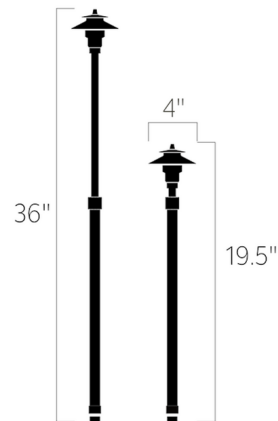

Lightology

lightology.com
866-954-4489
04-27-26

Project: _____

Company: _____

Location: _____ Fixture Type: _____

SPEC #: **KHR661126**

Approved On: _____ Approved By: _____

12V Small Adjustable Height Path Light By Kichler

Description

The 12 Volt Adjustable Height Path Light. Features a clear tempered soda lime diffuser with Centennial Brass finish. One 12 volt, JC G4 LED bulb up to 2 watts is required, but not included. Height adjustable from 19.5 to 36 inch. Includes 8 inch in-ground stake, 24 inch leads, and cable connector. ETL listed. Suitable for wet locations. Required transformer sold separately.

Shown in centennial brass

Specifications

COLOR	N/A
BODY FINISH	Centennial Brass
WATTAGE	2W
DIMMER	Not Dimmable
DIMENSIONS	4"W x 19.5"H
BULB NOT INCLUDED	1 x JC/G4 (bipin)/2W/12V LED

CLICK TO VIEW PRODUCT