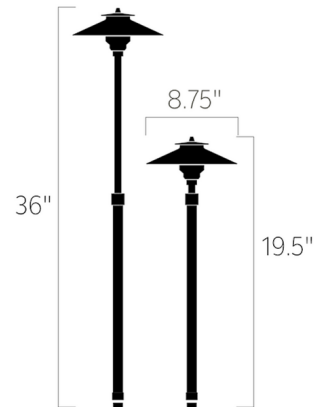

Lightology

lightology.com
866-954-4489
04-25-26

Project: _____

Company: _____

Location: _____ Fixture Type: _____

SPEC #: **KHR661127**

Approved On: _____ Approved By: _____

12V Large Adjustable Height Path Light By Kichler

Description

The 12 Volt Adjustable Height Path Light adjusts from 19.5 to 36 inches in height. One 12 volt, JC G4 bipin LED bulb up to 2 watts is required, but not included. Includes 8 inch in-ground stake, 24 inch leads, and cable connector. ETL listed. Suitable for wet locations. Required transformer sold separately.

Shown in centennial brass

Specifications

COLOR	N/A
BODY FINISH	Centennial Brass
WATTAGE	2W
DIMMER	Not Dimmable
DIMENSIONS	20"W x 8.75"H
BULB NOT INCLUDED	1 x JC/G4 (bipin)/2W/12V LED

CLICK TO VIEW PRODUCT