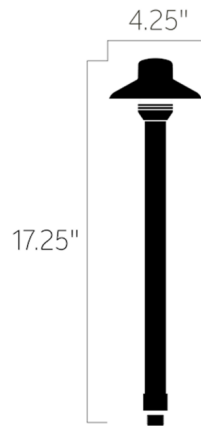

CLICK TO VIEW PRODUCT

Notes: