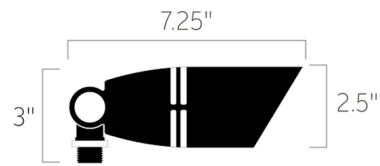

Shown in centennial brass

Specifications

COLOR	N/A
BODY FINISH	Centennial Brass
WATTAGE	7W
DIMMER	Not Dimmable
DIMENSIONS	2.5"W x 10.25"H
BULB NOT INCLUDED	1 x MR16/GU5.3 (bipin)/7W/12V LED

CLICK TO VIEW PRODUCT