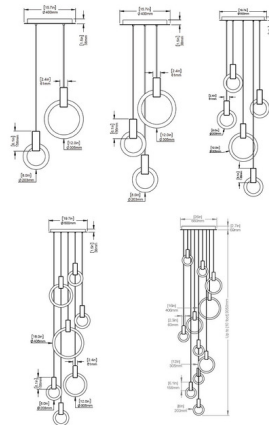

## Halo Round Multi Light Pendant By Matthew McCormick

### Description

The Halo Round Multi Light Pendant was originally conceived as a graphical interpretation of effervescence. Available with two, three, five, seven, nine, or eleven lights with a mix of different diameter dimmable proprietary LED bulbs. Includes ELV driver. Phase dimming.

### Specifications

COLOR . . . . . Brushed Brass  
BODY FINISH . . . . . Silk Black Canopy  
WATTAGE . . . . . 32W  
DIMMER . . . . . Universal  
DIMENSIONS . . . . . 15.7"W x 12"H  
INTEGRATED LED MODULE . . . . . 2 x LED/16W/12V LED