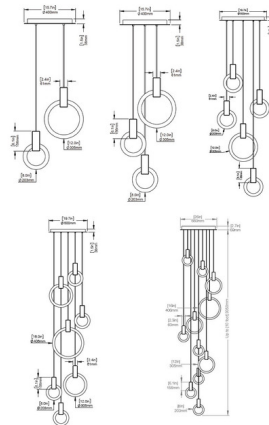

Description

The Halo Round Multi Light Pendant was originally conceived as a graphical interpretation of effervescence. Available with two, three, five, seven, nine, or eleven lights with a mix of different diameter dimmable proprietary LED bulbs. Includes ELV driver. Phase dimming.

Specifications

COLOR Brushed Brass
BODY FINISH Silk Black Canopy
WATTAGE 45W
DIMMER Universal
DIMENSIONS 15.7"W x 12"H
INTEGRATED LED MODULE 3 x LED/15W/12V LED

Technical Information

PRODUCT DIMENSIONS Canopy: 15.7" diameter
COLOR RENDERING 80 CRI
LAMP COLOR 2700K
LUMENS/WATT 58.33
LUMINOUS FLUX 875 lumens

Shown in silk black canopy / brushed brass

CLICK TO VIEW PRODUCT

Notes: