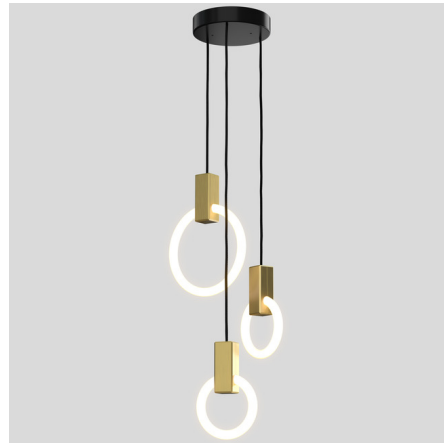

Lightology

lightology.com
866-954-4489
05-25-26

Project: _____

Company: _____

Location: _____ Fixture Type: _____

SPEC #: **MMK661254**

Approved On: _____ Approved By: _____

Halo Round Multi Light Pendant By Matthew McCormick

Description

The Halo Round Multi Light Pendant was originally conceived as a graphical interpretation of effervescence. Available with two, three, five, seven, nine, or eleven lights with a mix of different diameter dimmable proprietary LED bulbs. Includes ELV driver. Phase dimming.

Specifications

COLOR Brushed Brass
BODY FINISH Silk Black Canopy
WATTAGE 45W
DIMMER Universal
DIMENSIONS 15.7"W x 12"H
INTEGRATED LED MODULE 3 x LED/15W/12V LED

Technical Information

PRODUCT DIMENSIONS Canopy: 15.7" diameter
COLOR RENDERING 80 CRI
LAMP COLOR 2700K
LUMENS/WATT 58.33
LUMINOUS FLUX 875 lumens

Shown in silk black canopy / brushed brass

CLICK TO VIEW PRODUCT

Notes: