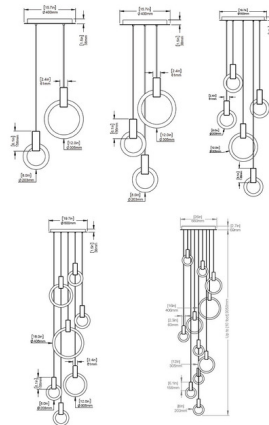

Description

The Halo Round Multi Light Pendant was originally conceived as a graphical interpretation of effervescence. Available with two, three, five, seven, nine, or eleven lights with a mix of different diameter dimmable proprietary LED bulbs. Includes ELV driver. Phase dimming.

Specifications

COLOR Brushed Brass
BODY FINISH Silk Black Canopy
WATTAGE 70W
DIMMER Universal
DIMENSIONS 19.7"W x 12"H
INTEGRATED LED MODULE 5 x LED/14W/12V LED

Technical Information

PRODUCT DIMENSIONS Canopy: 19.7" diameter
COLOR RENDERING 80 CRI
LAMP COLOR 2700K
LUMENS/WATT 98.21
LUMINOUS FLUX 1375 lumens

Shown in silk black canopy / brushed brass

CLICK TO VIEW PRODUCT

Notes: