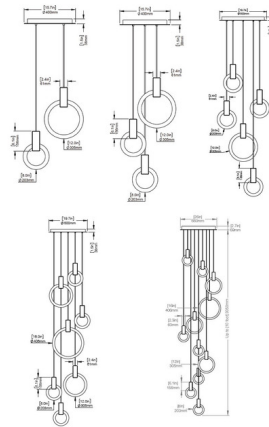

## Halo Round Multi Light Pendant

By Matthew McCormick

### Description

The Halo Round Multi Light Pendant was originally conceived as a graphical interpretation of effervescence. Available with two, three, five, seven, nine, or eleven lights with a mix of different diameter dimmable proprietary LED bulbs. Includes ELV driver. Phase dimming.

### Specifications

COLOR . . . . . Brushed Brass  
BODY FINISH . . . . . Silk Black Canopy  
WATTAGE . . . . . 112W  
DIMMER . . . . . Universal  
DIMENSIONS . . . . . 19.7"W x 16"H  
INTEGRATED LED MODULE . . . . . 7 x LED/16W/12V LED

### Technical Information

PRODUCT DIMENSIONS . . . . . Canopy: 15.7" diameter  
COLOR RENDERING . . . . . 80 CRI  
LAMP COLOR . . . . . 2700K  
LUMENS/WATT . . . . . 134.38  
LUMINOUS FLUX . . . . . 2150 lumens