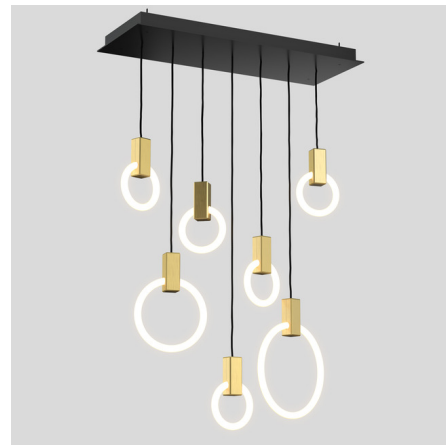

Lightology

lightology.com
866-954-4489
04-22-26

Project: _____
Company: _____
Location: _____ Fixture Type: _____
SPEC #: **MMK661266**
Approved On: _____ Approved By: _____

Halo Linear Multi Light Pendant By Matthew McCormick

Description

The Halo Linear Mixed Multi-Light Pendant was originally conceived as a graphical interpretation of effervescence. Machined and hand-finished to perfection in Brushed Brass, Halo Linear features a mix of individual pendants in 8, 12 and 16 inch diameter.

Shown in silk black canopy / brushed brass

Specifications

COLOR	Brushed Brass
BODY FINISH	Silk Black Canopy
WATTAGE	280W
DIMMER	Universal
DIMENSIONS	42"L x 16"W x 36"H
INTEGRATED LED MODULE	7 x LED/40W/120V LED

Technical Information

LAMP COLOR	2800K
LUMENS/WATT	213.25
LUMINOUS FLUX	8530 lumens

CLICK TO VIEW PRODUCT

Notes: