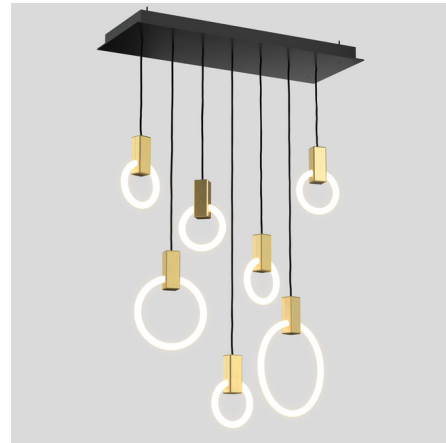

## Halo Linear Multi Light Pendant By Matthew McCormick

### Description

The Halo Linear Mixed Multi-Light Pendant was originally conceived as a graphical interpretation of effervescence. Machined and hand-finished to perfection in Brushed Brass, Halo Linear features a mix of individual pendants in 8, 12 and 16 inch diameter.

### Specifications

COLOR . . . . . Brushed Brass  
 BODY FINISH . . . . . Silk Black Canopy  
 WATTAGE . . . . . 280W  
 DIMMER . . . . . Universal  
 DIMENSIONS . . . . . 42"L x 16"W x 36"H  
 INTEGRATED LED MODULE . . . . . 7 x LED/40W/120V LED

### Technical Information

LAMP COLOR . . . . . 2800K  
 LUMENS/WATT . . . . . 213.25  
 LUMINOUS FLUX . . . . . 8530 lumens

Shown in silk black canopy / brushed brass

CLICK TO VIEW PRODUCT

Notes: