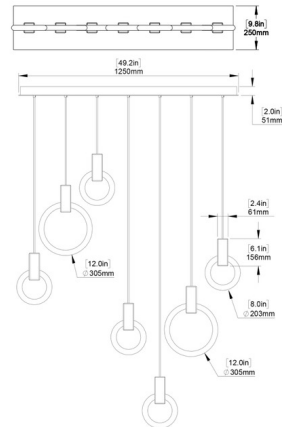

### Description

The Halo Linear Mixed Multi-Light Pendant was originally conceived as a graphical interpretation of effervescence. Machined and hand-finished to perfection in Brushed Brass, Halo Linear features a mix of individual pendants in 8, 12 and 16 inch diameter.

### Specifications

COLOR . . . . . Brushed Brass  
 BODY FINISH . . . . . Silk Black Canopy  
 WATTAGE . . . . . 280W  
 DIMMER . . . . . Universal  
 DIMENSIONS . . . . . 42"L x 16"W x 36"H  
 INTEGRATED LED MODULE . . . . . 7 x LED/40W/120V LED

### Technical Information

LAMP COLOR . . . . . 2800K  
 LUMENS/WATT . . . . . 213.25  
 LUMINOUS FLUX . . . . . 8530 lumens

Shown in silk black canopy / brushed brass

CLICK TO VIEW PRODUCT

Notes: