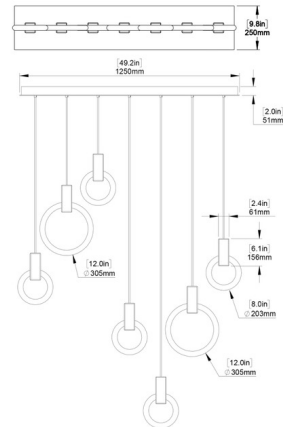

Description

The Halo Linear Mixed Multi-Light Pendant was originally conceived as a graphical interpretation of effervescence. Machined and hand-finished to perfection in Brushed Brass, Halo Linear features a mix of individual pendants in 8, 12 and 16 inch diameter.

Shown in silk black canopy / brushed brass

Specifications

COLOR	Brushed Brass
BODY FINISH	Silk Black Canopy
WATTAGE	280W
DIMMER	Universal
DIMENSIONS	42"L x 16"W x 36"H
INTEGRATED LED MODULE	7 x LED/40W/120V LED

Technical Information

LAMP COLOR	2800K
LUMENS/WATT	213.25
LUMINOUS FLUX	8530 lumens

CLICK TO VIEW PRODUCT

Notes: