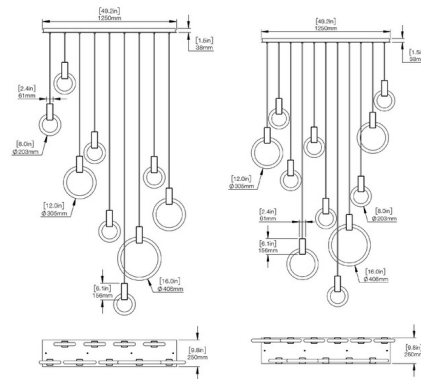

Description

The Halo Rectangular Multi Light Pendant was originally conceived as a graphical interpretation of effervescence. Available with nine or eleven lights with mixed 8, 12, and 16 inch diameter dimmable proprietary LED bulbs.

Shown in silk black canopy / brushed brass

Specifications

COLOR Brushed Brass
 BODY FINISH Silk Black Canopy
 WATTAGE 144W
 DIMMER Universal
 DIMENSIONS 49.2"L x 9.8"W x 36"H
 INTEGRATED LED MODULE 9 x LED/16W/12V LED