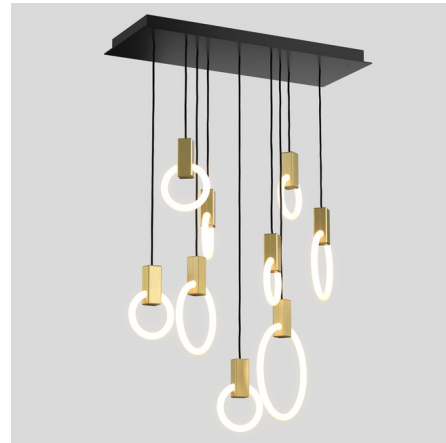

## Halo Rectangular Multi Light Pendant By Matthew McCormick

### Description

The Halo Rectangular Multi Light Pendant was originally conceived as a graphical interpretation of effervescence. Available with nine or eleven lights with mixed 8, 12, and 16 inch diameter dimmable proprietary LED bulbs.

Shown in silk black canopy / brushed brass

### Specifications

COLOR . . . . . Brushed Brass  
BODY FINISH . . . . . Silk Black Canopy  
WATTAGE . . . . . 144W  
DIMMER . . . . . Universal  
DIMENSIONS . . . . . 49.2"L x 9.8"W x 36"H  
INTEGRATED LED MODULE . . . . . 9 x LED/16W/12V LED