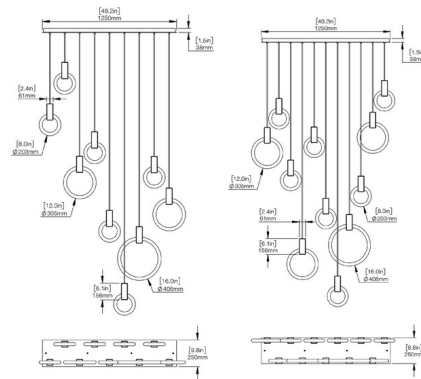

## Halo Rectangular Multi Light Pendant By Matthew McCormick

### Description

The Halo Rectangular Multi Light Pendant was originally conceived as a graphical interpretation of effervescence. Available with nine or eleven lights with mixed 8, 12, and 16 inch diameter dimmable proprietary LED bulbs.

### Specifications

COLOR . . . . . Brushed Brass  
BODY FINISH . . . . . Silk Black Canopy  
WATTAGE . . . . . 144W  
DIMMER . . . . . Universal  
DIMENSIONS . . . . . 49.2"L x 9.8"W x 36"H  
INTEGRATED LED MODULE . . . . . 9 x LED/16W/12V LED