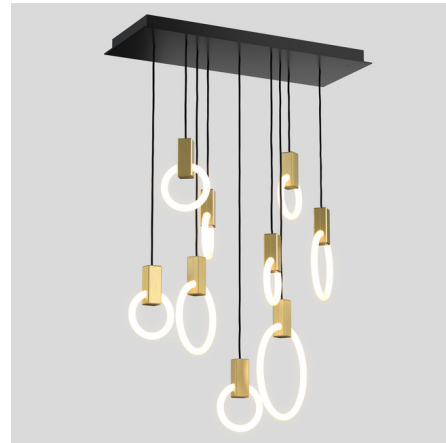

Lightology

lightology.com
866-954-4489
04-18-26

Project: _____
 Company: _____
 Location: _____ Fixture Type: _____
 SPEC #: **MMK661268**
 Approved On: _____ Approved By: _____

Halo Rectangular Multi Light Pendant By Matthew McCormick

Description

The Halo Rectangular Multi Light Pendant was originally conceived as a graphical interpretation of effervescence. Available with nine or eleven lights with mixed 8, 12, and 16 inch diameter dimmable proprietary LED bulbs.

Shown in silk black canopy / brushed brass

Specifications

COLOR Brushed Brass
 BODY FINISH Silk Black Canopy
 WATTAGE 144W
 DIMMER Universal
 DIMENSIONS 49.2"L x 9.8"W x 36"H
 INTEGRATED LED MODULE 9 x LED/16W/12V LED