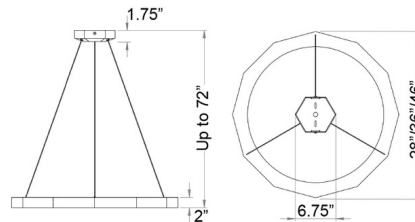

CLICK TO VIEW PRODUCT

Notes: