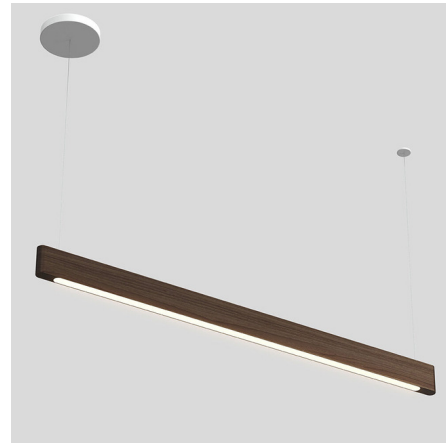

By Matthew McCormick

Description

The Line Light Pendant are precision CNC milled and hand-finished to a fine plainness. Showcasing the wood's natural grain with a thoughtful consideration to proportion make this fixture at home as both a stand alone pendant or arranged in any combination of compositions. Dimmable via Triac dimming.

Specifications

COLOR Black Walnut
 BODY FINISH White
 WATTAGE 13W
 DIMMER Dimmable
 DIMENSIONS 60"L x 1.5"W x 3.9"H
 INTEGRATED LED MODULE 1 x LED/13W/120V LED

Technical Information

COLOR RENDERING 91 CRI
 LAMP COLOR 2700K
 LUMENS/WATT 64.62
 LUMINOUS FLUX 840 lumens

Shown in white / black walnut

CLICK TO VIEW PRODUCT

Notes: