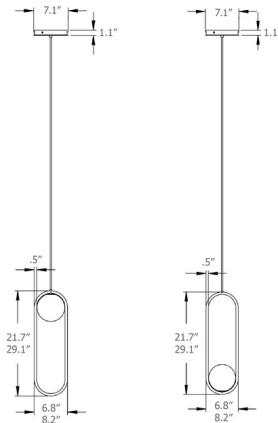

CLICK TO VIEW PRODUCT

Notes: