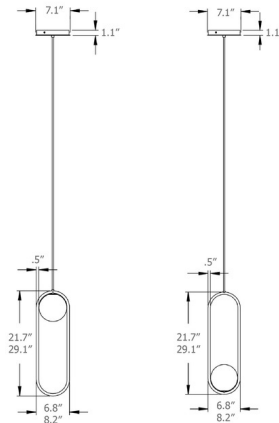

CLICK TO VIEW PRODUCT

Notes: