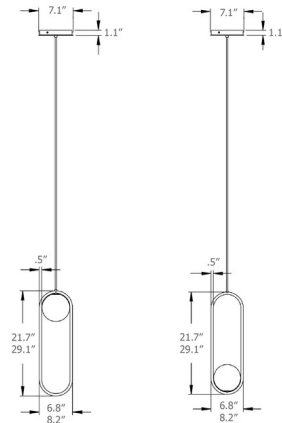

### Description

The Mila Pendant was realized through the marriage of hand blown glass and the soft geometry of a bent metal form. The glow of a pearl-like sphere is coddled in perfect harmony within an elongated loop.

### Specifications

COLOR . . . . . Silk Black  
BODY FINISH . . . . . White Canopy  
WATTAGE . . . . . 3W  
DIMMER . . . . . Universal  
DIMENSIONS . . . . . 8.2"W x 29.1"H  
INTEGRATED LED MODULE . . . . . 1 x LED/3W/120V LED