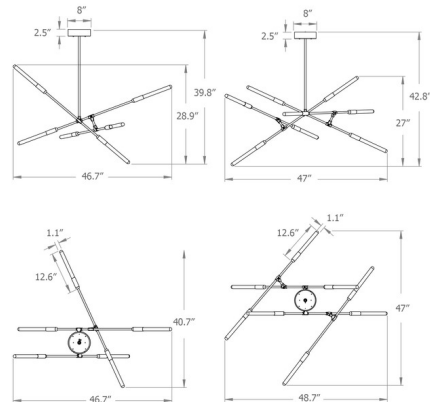

Shown in brushed brass / frosted

CLICK TO VIEW PRODUCT

Notes: