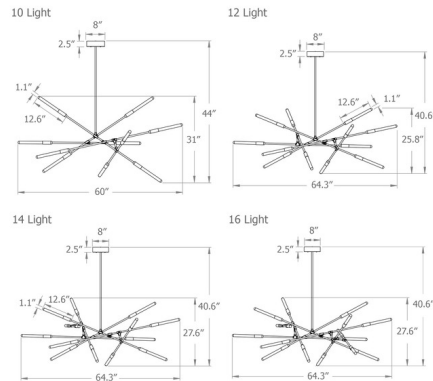

Shown in brushed brass / frosted

CLICK TO VIEW PRODUCT

Notes: