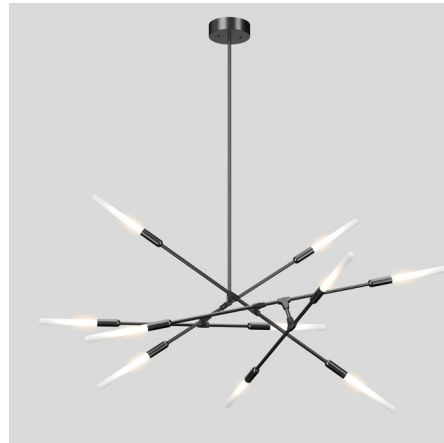

By Matthew McCormick

Description

The Dawn Horizontal Chandelier features an organic shape inspired by the intricacies of delicate jewelry with a hand-polished finish and custom hand-blown glass tubes. Composed of modular parts, the articulation of this system allows Dawn to be configured in countless positions. Note: 24 inch drop tube included, height is not adjustable.

Specifications

COLOR Frosted
 BODY FINISH Anodized Black
 WATTAGE 30W
 DIMMER Standard 120V
 DIMENSIONS 60"L x 40"W x 44"H
 BULB INCLUDED 10 x LED/G4 (bipin)/3W/120V LED

Technical Information

PRODUCT DIMENSIONS Overall Height: 51"
 COLOR RENDERING 82 CRI
 LAMP COLOR 2700K
 LUMENS/WATT 1,000.00
 LUMINOUS FLUX 3000 lumens

Shown in anodized black / frosted

CLICK TO VIEW PRODUCT

Notes: