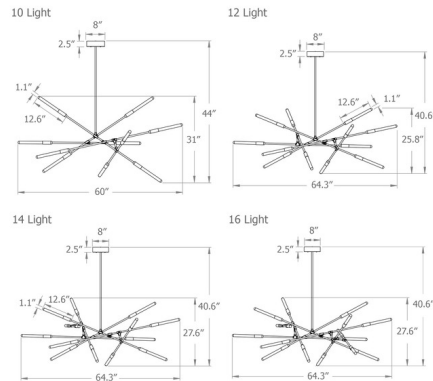

Shown in anodized black / frosted

CLICK TO VIEW PRODUCT

Notes: