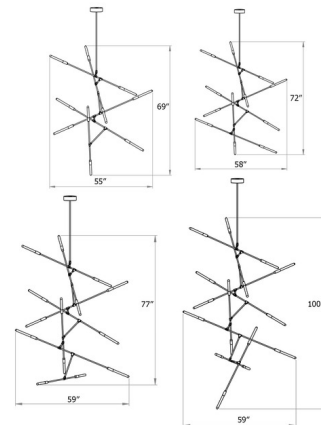

CLICK TO VIEW PRODUCT

Notes: