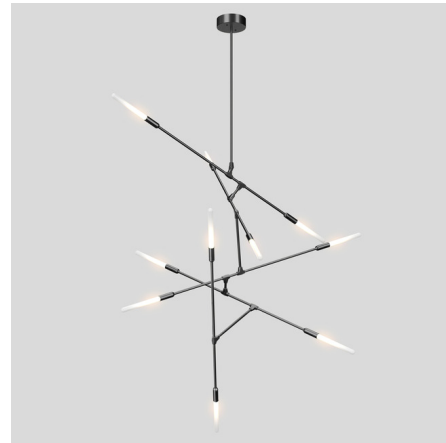

By Matthew McCormick

Description

The Dawn Vertical Pendant features an organic shape inspired by the intricacies of delicate jewelry with a hand-polished finish and custom hand-blown glass tubes. Composed of modular parts, the articulation of this system allows Dawn to be configured in countless positions. Note: 24 inch drop tube included, height is not adjustable.

Specifications

COLOR Frosted
BODY FINISH Anodized Black
WATTAGE 30W
DIMMER Standard 120V
DIMENSIONS 55"W x 69"H
BULB INCLUDED 10 x LED/G4 (bipin)/3W/120V LED

Technical Information

PRODUCT DIMENSIONS Overall Height: 90"
COLOR RENDERING 82 CRI
LAMP COLOR 2700K
LUMENS/WATT 1,000.00
LUMINOUS FLUX 3000 lumens