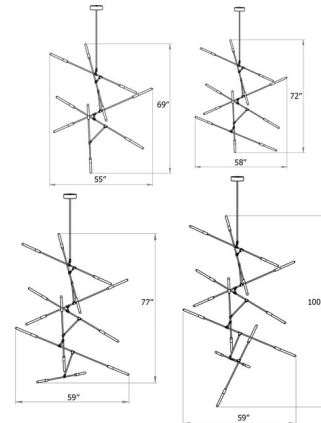

CLICK TO VIEW PRODUCT

Notes: