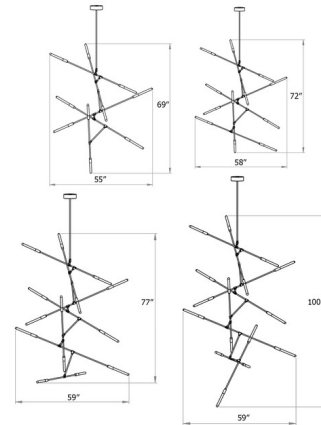

CLICK TO VIEW PRODUCT

Notes: