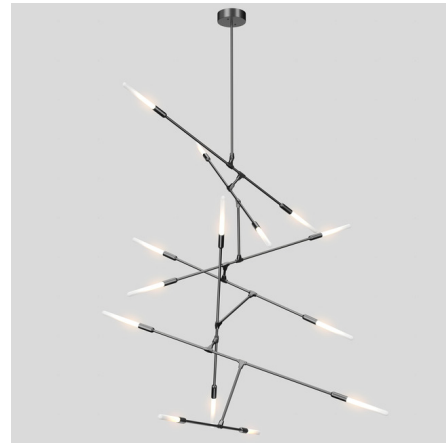

By Matthew McCormick

Description

The Dawn Vertical Pendant features an organic shape inspired by the intricacies of delicate jewelry with a hand-polished finish and custom hand-blown glass tubes. Composed of modular parts, the articulation of this system allows Dawn to be configured in countless positions. Note: 24 inch drop tube included, height is not adjustable.

Shown in anodized black / frosted

Specifications

COLOR Frosted
BODY FINISH Anodized Black
WATTAGE 42W
DIMMER Standard 120V
DIMENSIONS 59\"W x 77\"H
BULB INCLUDED 14 x LED/G4 (bipin)/3W/120V LED

Technical Information

PRODUCT DIMENSIONS Overall Height: 94"
COLOR RENDERING 82 CRI
LAMP COLOR 2700K
LUMENS/WATT 1,400.00
LUMINOUS FLUX 4200 lumens

CLICK TO VIEW PRODUCT

Notes: