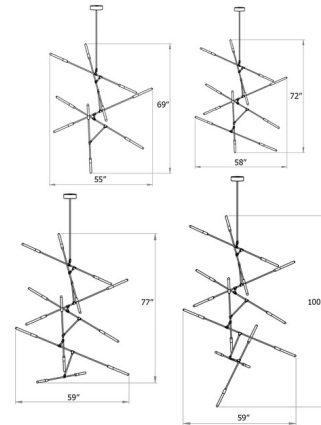

By Matthew McCormick

Description

The Dawn Vertical Pendant features an organic shape inspired by the intricacies of delicate jewelry with a hand-polished finish and custom hand-blown glass tubes. Composed of modular parts, the articulation of this system allows Dawn to be configured in countless positions. Note: 24 inch drop tube included, height is not adjustable.

Shown in anodized black / frosted

Specifications

COLOR Frosted
BODY FINISH Anodized Black
WATTAGE 42W
DIMMER Standard 120V
DIMENSIONS 59\"W x 77\"H
BULB INCLUDED 14 x LED/G4 (bipin)/3W/120V LED

Technical Information

PRODUCT DIMENSIONS Overall Height: 94"
COLOR RENDERING 82 CRI
LAMP COLOR 2700K
LUMENS/WATT 1,400.00
LUMINOUS FLUX 4200 lumens

CLICK TO VIEW PRODUCT

Notes: