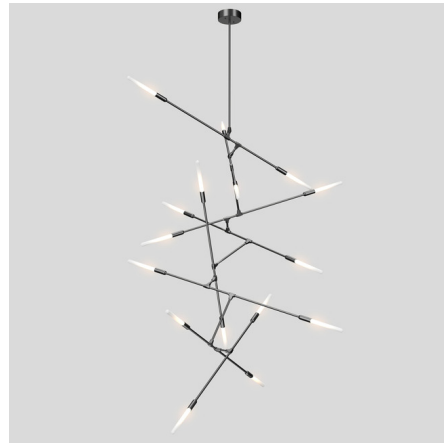

By Matthew McCormick

Description

The Dawn Vertical Pendant features an organic shape inspired by the intricacies of delicate jewelry with a hand-polished finish and custom hand-blown glass tubes. Composed of modular parts, the articulation of this system allows Dawn to be configured in countless positions. Note: 24 inch drop tube included, height is not adjustable.

Specifications

COLOR Frosted
BODY FINISH Anodized Black
WATTAGE 48W
DIMMER Standard 120V
DIMENSIONS 59"W x 100"H
BULB INCLUDED 16 x LED/G4 (bipin)/3W/120V LED

Technical Information

PRODUCT DIMENSIONS Overall Height: 120"
COLOR RENDERING 82 CRI
LAMP COLOR 2700K
LUMENS/WATT 1,600.00
LUMINOUS FLUX 4800 lumens