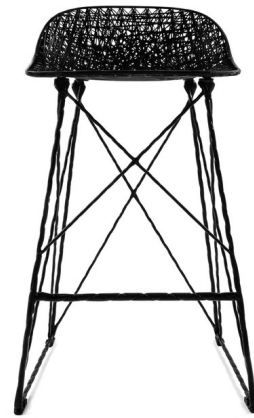

Lightology

lightology.com
866-954-4489
07-10-26

Project: _____

Company: _____

Location: _____ Fixture Type: _____

SPEC #: **MOO661327**

Approved On: _____ Approved By: _____

Carbon Bar Stool

By Moooi

Description

Carbon Bar Stool, designed by Bertjan Pot and Marcel Wanders, embodies the passion of craftsmanship while taking it to a whole other level. Features carbon fiber drained epoxy resin in Black. Available in two heights. May be used indoors or outdoors. Stool Seat Pad is available and sold separately.

Shown in black

Specifications

COLOR	N/A
BODY FINISH	Black
WATTAGE	N/A
DIMMER	N/A
DIMENSIONS	17.7"W x 32.7"H
BULB	N/A
COUNTRY OF ORIGIN	Netherlands

CLICK TO VIEW PRODUCT

Notes: