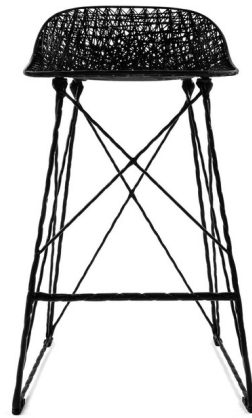

# Lightology

lightology.com  
866-954-4489  
04-21-26

Project: \_\_\_\_\_

Company: \_\_\_\_\_

Location: \_\_\_\_\_ Fixture Type: \_\_\_\_\_

SPEC #: **MOO661327**

Approved On: \_\_\_\_\_ Approved By: \_\_\_\_\_

## Carbon Bar Stool

By Moooi

### Description

Carbon Bar Stool, designed by Bertjan Pot and Marcel Wanders, embodies the passion of craftsmanship while taking it to a whole other level. Features carbon fiber drained epoxy resin in Black. Available in two heights. May be used indoors or outdoors. Stool Seat Pad is available and sold separately.

### Specifications

|                   |                 |
|-------------------|-----------------|
| COLOR             | N/A             |
| BODY FINISH       | Black           |
| WATTAGE           | N/A             |
| DIMMER            | N/A             |
| DIMENSIONS        | 17.7"W x 32.7"H |
| BULB              | N/A             |
| COUNTRY OF ORIGIN | Netherlands     |