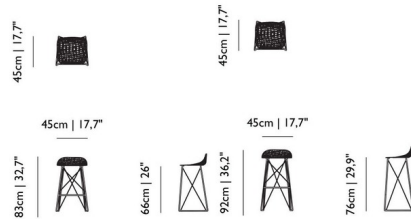

### Description

Carbon Bar Stool, designed by Bertjan Pot and Marcel Wanders, embodies the passion of craftsmanship while taking it to a whole other level. Features carbon fiber drained epoxy resin in Black. Available in two heights. May be used indoors or outdoors. Stool Seat Pad is available and sold separately.

### Specifications

|                   |                 |
|-------------------|-----------------|
| COLOR             | N/A             |
| BODY FINISH       | Black           |
| WATTAGE           | N/A             |
| DIMMER            | N/A             |
| DIMENSIONS        | 17.7"W x 32.7"H |
| BULB              | N/A             |
| COUNTRY OF ORIGIN | Netherlands     |