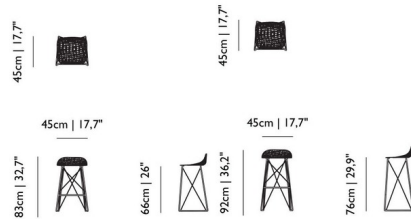

By Moooi

Description

Carbon Bar Stool, designed by Bertjan Pot and Marcel Wanders, embodies the passion of craftsmanship while taking it to a whole other level. Features carbon fiber drained epoxy resin in Black. Available in two heights. May be used indoors or outdoors. Stool Seat Pad is available and sold separately.

Shown in black

Specifications

COLOR	N/A
BODY FINISH	Black
WATTAGE	N/A
DIMMER	N/A
DIMENSIONS	17.7"W x 32.7"H
BULB	N/A
COUNTRY OF ORIGIN	Netherlands

CLICK TO VIEW PRODUCT

Notes: