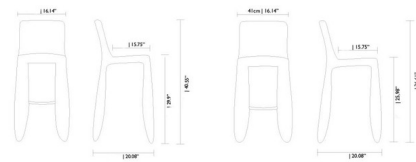

### Specifications

COLOR	N/A
BODY FINISH	Burgundy Divina Melange
WATTAGE	N/A
DIMMER	N/A
DIMENSIONS	16.14"W x 36.61"H x 20.08"D
BULB	N/A
COUNTRY OF ORIGIN	Italy

CLICK TO VIEW PRODUCT

Notes: