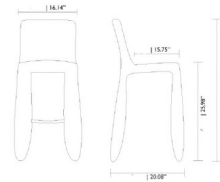

Lightology

lightology.com
866-954-4489
06-18-26

Project: _____

Company: _____

Location: _____ Fixture Type: _____

SPEC #: **MOO661330**

Approved On: _____ Approved By: _____

Monster Bar Stool By Moooi

Description

Monster Bar Stool, designed by Marcel Wanders, is soft, puffy, and stylish. Made of Black fire retardant synthetic leather upholstery. Available in low and normal sizes.

Shown in black

Specifications

COLOR	N/A
BODY FINISH	Black
WATTAGE	N/A
DIMMER	N/A
DIMENSIONS	16.14\"W x 36.61\"H x 20.08\"D
BULB	N/A
COUNTRY OF ORIGIN	Italy

CLICK TO VIEW PRODUCT

Notes: