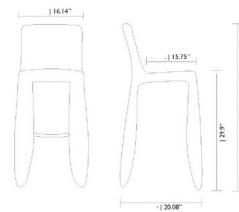

Lightology

lightology.com
866-954-4489
06-18-26

Project: _____

Company: _____

Location: _____ Fixture Type: _____

SPEC #: **MOO661330**

Approved On: _____ Approved By: _____

Monster Bar Stool By Moooi

Description

Monster Bar Stool, designed by Marcel Wanders, is soft, puffy, and stylish. Made of Black fire retardant synthetic leather upholstery. Available in low and normal sizes.

Shown in black

Specifications

COLOR	N/A
BODY FINISH	Black
WATTAGE	N/A
DIMMER	N/A
DIMENSIONS	16.14\"W x 36.61\"H x 20.08\"D
BULB	N/A
COUNTRY OF ORIGIN	Italy

CLICK TO VIEW PRODUCT

Notes: