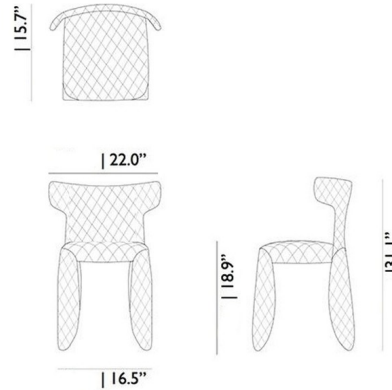

## Monster Divina Melange Side Chair with Arms By Moooi

### Specifications

COLOR	N/A
BODY FINISH	Black Divina Melange
WATTAGE	N/A
DIMMER	N/A
DIMENSIONS	22"W x 31.1"H x 15.7"D
BULB	N/A
COUNTRY OF ORIGIN	Italy

CLICK TO VIEW PRODUCT

Notes: