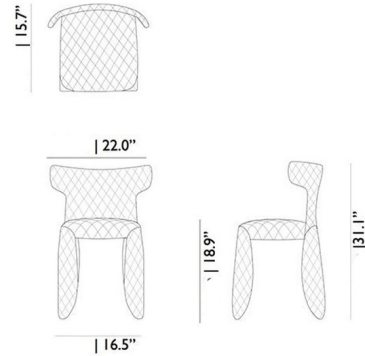

Lightology

lightology.com
866-954-4489
04-21-26

Project: _____

Company: _____

Location: _____ Fixture Type: _____

SPEC #: **MOO661359**

Approved On: _____ Approved By: _____

Monster Side Chair with Arms By Moooi

Description

Monster Side Chair with Arms, designed by Marcel Wanders, is soft, puffy, and stylish. Made of Black fire retardant synthetic leather upholstery. The stitched fabric adds a uniqueness to this piece, making it perfect in any home.

Shown in black

Specifications

COLOR	N/A
BODY FINISH	Black
WATTAGE	N/A
DIMMER	N/A
DIMENSIONS	22"W x 32.5"H x 15.7"D
BULB	N/A
COUNTRY OF ORIGIN	Italy

CLICK TO VIEW PRODUCT

Notes: