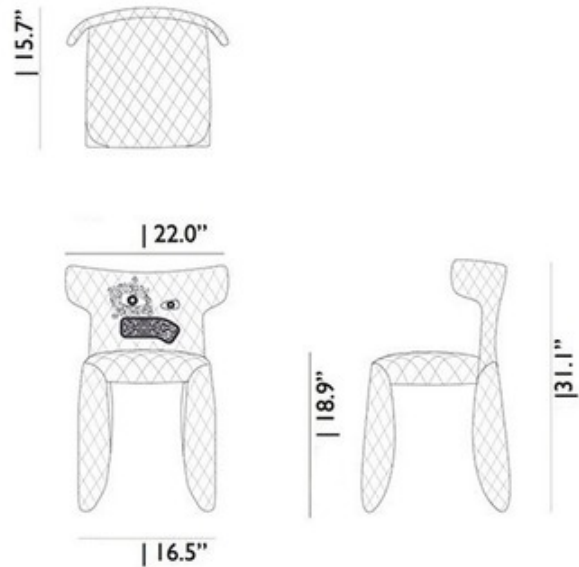

DESIGNER

Marcel Wanders

BRAND

Moooi

DESCRIPTION

Monster Side Chair with Arms and Embroidery, designed by Marcel Wanders, is soft, puffy, and stylish. Made of Black fire retardant synthetic leather upholstery. The stitched fabric and design, adds a uniqueness to this piece, making it perfect in any home.

Shown in: Black

SHADE COLOR	N/A
BODY FINISH	Black
LAMP	N/A
WATTAGE	N/A
DIMMER	N/A
DIMENSIONS	22"W x 31.1"H x 15.7"D

ITEM NUMBER MOO661361

COMPANY	PROJECT	FIXTURE TYPE	APPROVED BY	DATE