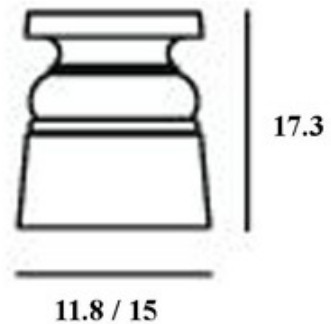

BRAND

Moooi

DESCRIPTION

Container Stool, designed by Marcel Wanders, brings historical antiques into this era. With a fresh new design, these are the perfect combination of past and present. Available in White, Black, and Light Grey in small and large sizes. NO LIGHT GREY IN SMALL SIZE.

Shown in: White

SHADE COLOR	N/A
BODY FINISH	White
WATTAGE	N/A
DIMMER	N/A
DIMENSIONS	11.8"W x 17.3"H
LAMP	N/A

ITEM NUMBER

MOO661367

COMPANY

PROJECT

FIXTURE TYPE

APPROVED BY