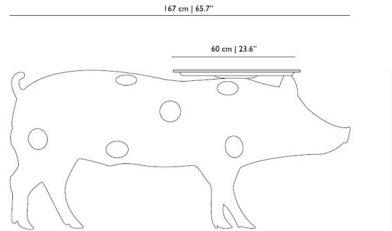

Description

Pig Table, designed by Front, is a life-sized replica of one of the worlds favorite animals. Bring a touch of nature in fairytale style to any room in your home. All of Moooi's lighting and furniture products come with The Button. Scan it to check authenticity and register your product to get extended warranty.

Shown in black

Specifications

| | |
|-------------------|--------------------------|
| COLOR | N/A |
| BODY FINISH | Black |
| WATTAGE | N/A |
| DIMMER | N/A |
| DIMENSIONS | 65.7"W x 30.3"H x 23.6"D |
| BULB | N/A |
| COUNTRY OF ORIGIN | Poland |