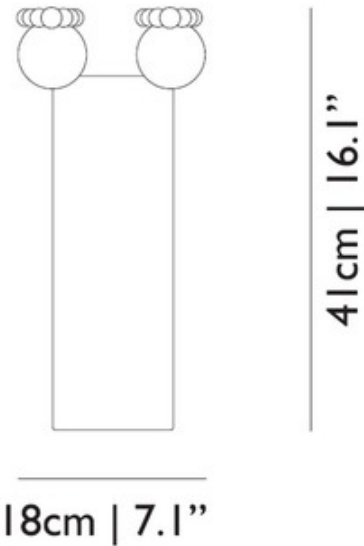

COLOR	N/A
BODY FINISH	Blue/ White
WATTAGE	N/A
DIMMER	N/A
DIMENSIONS	12.2"W x 20.1"H
LAMP	N/A

SPEC #

MOO661380

COMPANY

PROJECT

FIXTURE TYPE

APPROVED BY

DATE