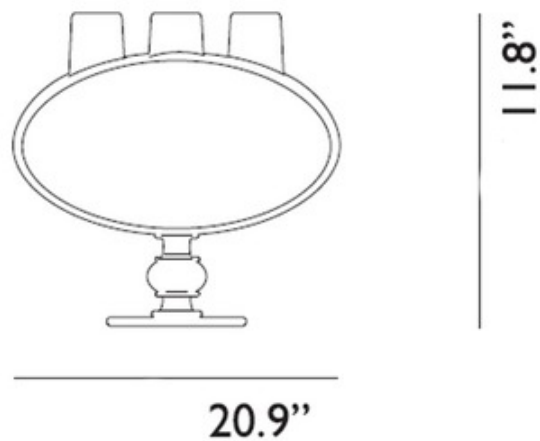

Shown in: Blue/ White

<b>SHADE COLOR</b>	N/A
<b>BODY FINISH</b>	Blue/ White
<b>LAMP</b>	N/A
<b>WATTAGE</b>	N/A
<b>DIMMER</b>	N/A
<b>DIMENSIONS</b>	15.9"W x 14.2"H

PRODUCT NUMBER MOO661382

COMPANY	PROJECT	FIXTURE TYPE	APPROVED BY	DATE