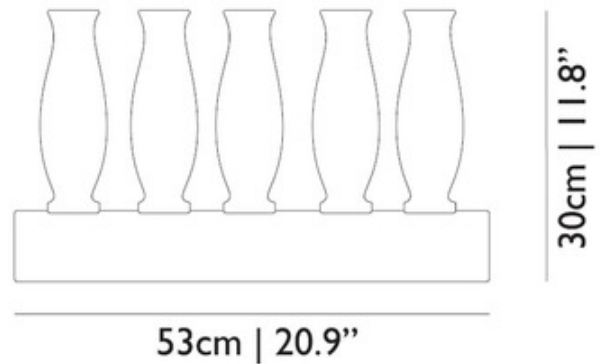

DESIGNER

Marcel Wanders

BRAND

Moooi

DESCRIPTION

Delft Blue No 5 Vase, designed by Marcel Wanders, was produced and decorated at Royal Delft, a Dutch company dating back to the 1600's. This piece is an interpretation and revitalization of Delft Blue and old Dutch crafting using new ideas for this unique shape.

COLOR	N/A
BODY FINISH	Blue/ White
WATTAGE	N/A
DIMMER	N/A
DIMENSIONS	24.8"W x 5"H
LAMP	N/A

SPEC #

MOO661384

COMPANY

PROJECT

FIXTURE TYPE

APPROVED BY

DATE