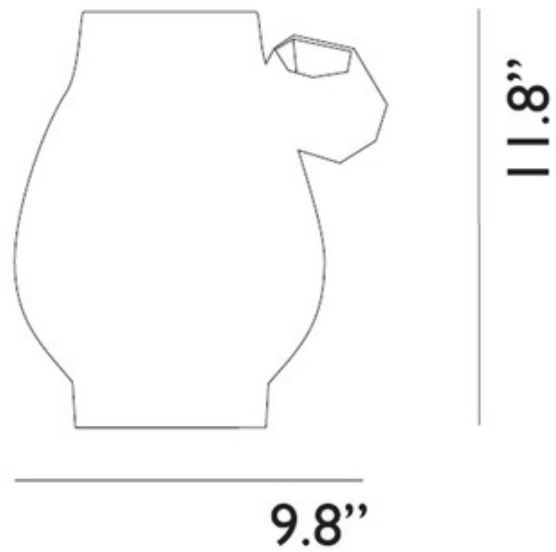

Shown in: Blue/ White

SHADE COLOR	N/A
BODY FINISH	Blue/ White
LAMP	N/A
WATTAGE	N/A
DIMMER	N/A
DIMENSIONS	16.1"W x 12.2"H

PRODUCT NUMBER

MOO661387

COMPANY

PROJECT

FIXTURE TYPE

APPROVED BY