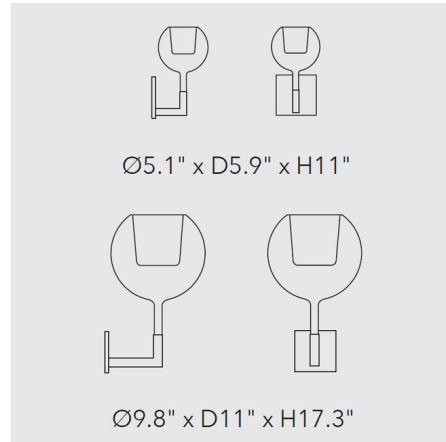

By Penta

Description

The Glo Wall Sconce brings a clean elegance to your interior space. The striking mirroring outer glass glows with transparency when lit by the inner sandblasted glass. May be mounted up or down. Note:

Shown in matte black / mirroring black glass

Specifications

COLOR	Mirroring Black Glass
BODY FINISH	Matte Black
WATTAGE	4W
DIMMER	Standard 120V
DIMENSIONS	5.1"W x 9.4"H x 5.5"D
BULB NOT INCLUDED	1 x JCD/G9/4W/120V LED
COUNTRY OF ORIGIN	Italy