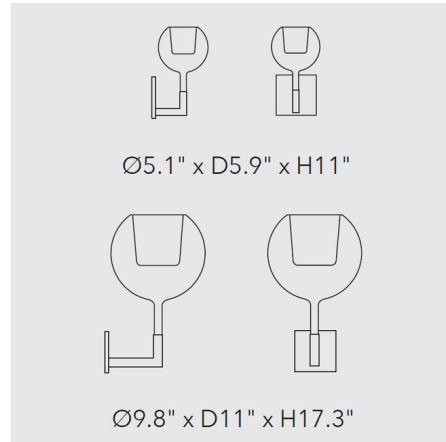

By Penta

Description

The Glo Wall Sconce brings a clean elegance to your interior space. The striking mirroring outer glass glows with transparency when lit by the inner sandblasted glass. May be mounted up or down. Note:

Shown in matte black / mirroring black glass

Specifications

COLOR Mirroring Black Glass
BODY FINISH Matte Black
WATTAGE 4W
DIMMER Standard 120V
DIMENSIONS 5.1"W x 9.4"H x 5.5"D
BULB NOT INCLUDED 1 x JCD/G9/4W/120V LED
COUNTRY OF ORIGIN Italy