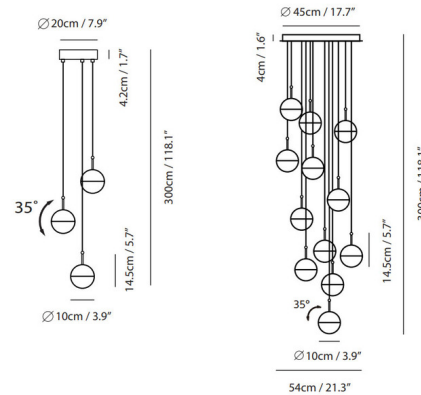

Description

The Dora Multi Light Pendant, designed by Ting, draws inspiration from her childhood, creating a piece that is versatile, interactive, and fun. Features Clear glass with a Copper, Chrome, Black, or Brass top shade that is rotatable up to 35 degrees. Black canopy. Choice of 3 or 12 pendants. Built-in driver. ETL listed.

Specifications

COLOR	Clear
BODY FINISH	Matte Black
WATTAGE	19.5W
DIMMER	Low Voltage Electronic
DIMENSIONS	7.9"W x 5.7"H
INTEGRATED LED MODULE	3 x LED/6.5W/120V LED
COUNTRY OF ORIGIN	China

Technical Information

COLOR RENDERING	90 CRI
LAMP COLOR	3000K
LUMENS/WATT	253.85
LUMINOUS FLUX	1650 lumens

Shown in matte black / clear

CLICK TO VIEW PRODUCT

Notes: