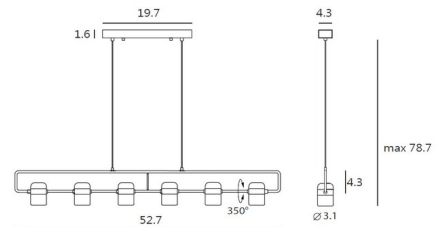

CLICK TO VIEW PRODUCT

Notes: