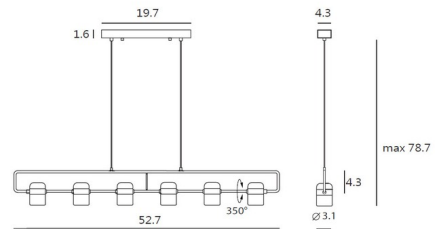

CLICK TO VIEW PRODUCT

Notes: