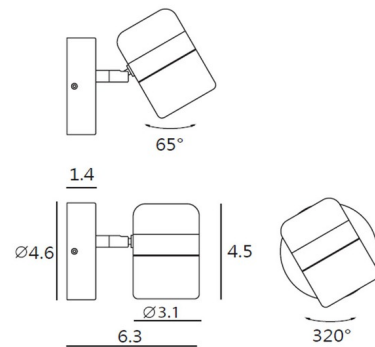

CLICK TO VIEW PRODUCT

Notes: