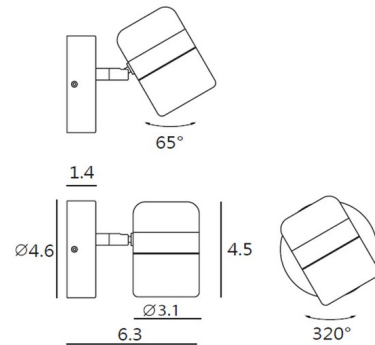

CLICK TO VIEW PRODUCT

Notes: