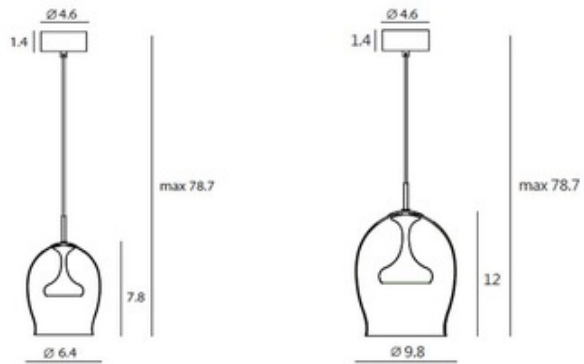

Maoi Pendant

Description:

Maoi Pendant provides an atmospheric, ambient glow as light moves through the sphere and bounces off the Clear glass. The reflection is a beautiful silhouette reminiscent of the Stone Statues of waster Island. Inner diffuser of Copper or Brass with a Black cord, complete the look. Available small and large sizes. Built-in driver. UL listed. 78.7 inches maximum length.

Shown in: Copper

List Price: \$537.50
 Our Price: \$430.00

Shade Color: N/A
 Body Finish: Copper
 Lamp: 1 x LED/8.5W/120V LED
 Wattage: 8.5W
 Dimmer: Low Voltage Electronic
 Dimensions: 78.7"L x 6.4"W x 7.8"H

Technical Information

Luminous Flux: 720 lumens
 Lumens/Watt: 84.71
 Lamp Color: 3000 K
 Color Rendering: 90 CRI

Product Number: SEE661480			
Company:		Fixture Type:	Date: Sep 18, 2019
Project:		Approved By:	