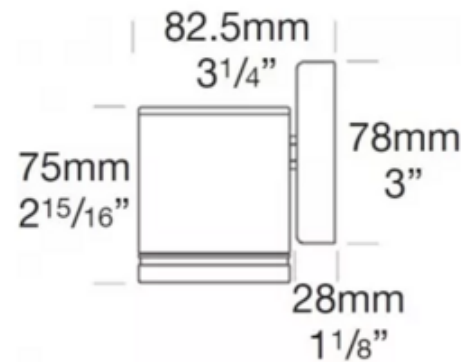

**BRAND**

Hunza Lighting

**DESCRIPTION**

The Down Light Halogen Wall Light features a fixed head to give a dramatic one way, wash-lighting effect on walls. It can be mounted either up or down and is suitable for mounting onto timber, masonry or stone. Available in 316 Stainless Steel, Copper, or powder coat Black or Bronze finish with extra clear shatter resistant step glass lens. Supplied with a mounting base and stainless steel screws. IP66 rated for wet locations. Required transformer and optional accessories sold separately. Wall box adapter kit required when mounting to a 4 inch junction box, sold separately. Dimmer type dependent on type of transformer/ power supply selected (low voltage electronic or low voltage magnetic).

*Shown in: Black*

<b>SHADE COLOR</b>	N/A
<b>BODY FINISH</b>	Black
<b>WATTAGE</b>	35W
<b>DIMMER</b>	Dimmable
<b>DIMENSIONS</b>	3"W x 2.94"H x 3.25"D
<b>BULB NOT INCLUDED</b>	
<b>LAMP</b>	1 x MR16/GU5.3 (bipin)/35W/12V Halogen

*Technical Information*

<b>BEAM ANGLE</b>	60°
-------------------	-----

**SPEC #** HUZ661631

COMPANY	PROJECT	FIXTURE TYPE	APPROVED BY	DATE