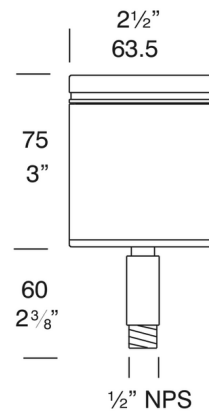

Description

The Pure LED NPS Spot is ideal for illuminating bushes and trees from ground level. The luminaire has been designed with a .50 inch NPS base which can be easily fixed to a Hunza Lighting Super Spike, Tree Mount, or any .50 inch NPS fitting. Features a fully adjustable head allowing 360 degree rotation and 0-90 degree elevation. Includes XHP-50-2 LED module in three color temperature, wattage and lumen output options, four beam angle options, and integral plug and play 12 volt Hunza driver (D3=2W/350mA, D7=4W/700mA, D10=6W/1050mA). IP66 rated for wet locations. Required transformer and optional accessories sold separately. Dimmer type dependent on type of transformer/power supply selected (low voltage electronic or low voltage magnetic).

Specifications

COLOR	N/A
BODY FINISH	Black
WATTAGE	2W
DIMMER	Dimmable
DIMENSIONS	2.5"W x 3"H
INTEGRATED LED MODULE	1 x LED/2W/12V LED
COUNTRY OF ORIGIN	New Zealand

Technical Information

BEAM ANGLE	15°
COLOR RENDERING	85 CRI
LAMP COLOR	2700K
LUMENS/WATT	120.00
LUMINOUS FLUX	240 lumens

Shown in black

CLICK TO VIEW PRODUCT

Notes: