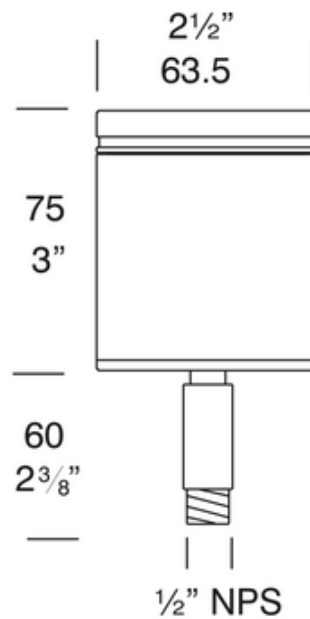

BRAND

Hunza Lighting

DESCRIPTION

The NPS Spot Halogen Deck Light is ideal for illuminating bushes and trees from ground level. The luminaire has been designed with a .50 inch NPS base which can be easily fixed to a Hunza Lighting Super Spike, Tree Mount, or any .50 inch NPS fitting. Features a fully adjustable head allowing 360 degree rotation and 0-90 degree elevation. IP66 rated for wet locations. Required transformer and optional accessories sold separately.

Shown in: Black

SHADE COLOR	N/A
BODY FINISH	Black
WATTAGE	35W
DIMMER	Dimmable
DIMENSIONS	2.5"W x 3"H
BULB NOT INCLUDED	
LAMP	1 x MR16/GU5.3 (bipin)/35W/12V Halogen

SPEC # HUZ661777

COMPANY	PROJECT	FIXTURE TYPE	APPROVED BY	DATE