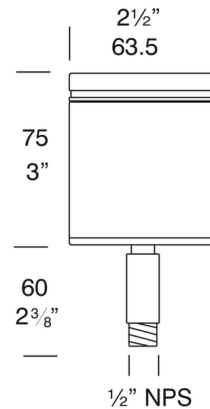

Description

The NPS Spot Halogen Deck Light is ideal for illuminating bushes and trees from ground level. The luminaire has been designed with a .50 inch NPS base which can be easily fixed to a Hunza Lighting Super Spike, Tree Mount, or any .50 inch NPS fitting. Features a fully adjustable head allowing 360 degree rotation and 0-90 degree elevation. IP66 rated for wet locations. Required transformer and optional accessories sold separately.

Shown in black

Specifications

COLOR	N/A
BODY FINISH	Black
WATTAGE	35W
DIMMER	Dimmable
DIMENSIONS	2.5"W x 3"H
BULB NOT INCLUDED	1 x MR16/GU5.3 (bipin)/35W/12V Halogen
COUNTRY OF ORIGIN	New Zealand

CLICK TO VIEW PRODUCT